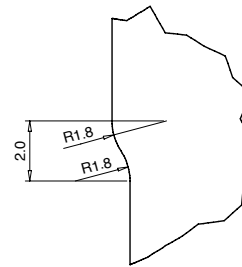

18 24

HS FRENCH FLINT

THE GLASS CONTAINER SPECIALISTS

VIEW ON BASE
SHOWING EMBOSSED MARKINGS
STANDING AREA EMBOSSED
WITH BAR STIPPLE

A (10 : 1)

300ML PANELLED GLASS JAR

Product code	FOOD300
Finish	70mm Twist-Off
Capacity	300ml
Brim-full capacity	303ml