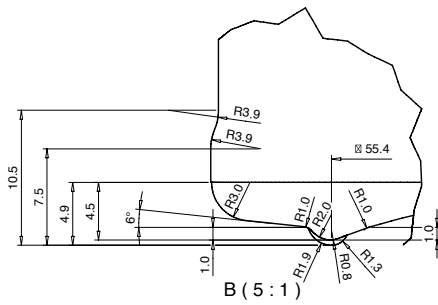

18 24

HS FRENCH FLINT

THE GLASS CONTAINER SPECIALISTS

VIEW ON BASE
SHOWING EMBOSSED MARKINGS
STANDING AREA EMBOSSED
WITH BAR STIPPLE

A (10 : 1)

300ML PANELLED GLASS JAR

Product code	FOOD300
Finish	70mm Twist-Off
Capacity	300ml
Brim-full capacity	303ml