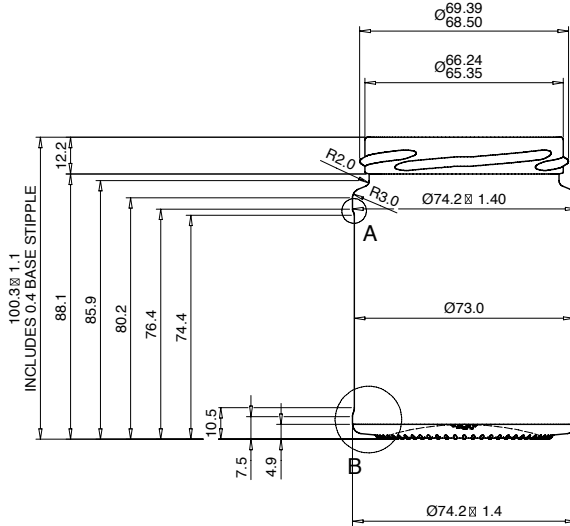

18 24

HS FRENCH FLINT

THE GLASS CONTAINER SPECIALISTS

VIEW ON BASE
SHOWING EMBOSSED MARKINGS
STANDING AREA EMBOSSED
WITH BAR STIPPLE

A (10 : 1)

300ML PANELLED GLASS JAR

Product code	FOOD300
Finish	70mm Twist-Off
Capacity	300ml
Brim-full capacity	303ml